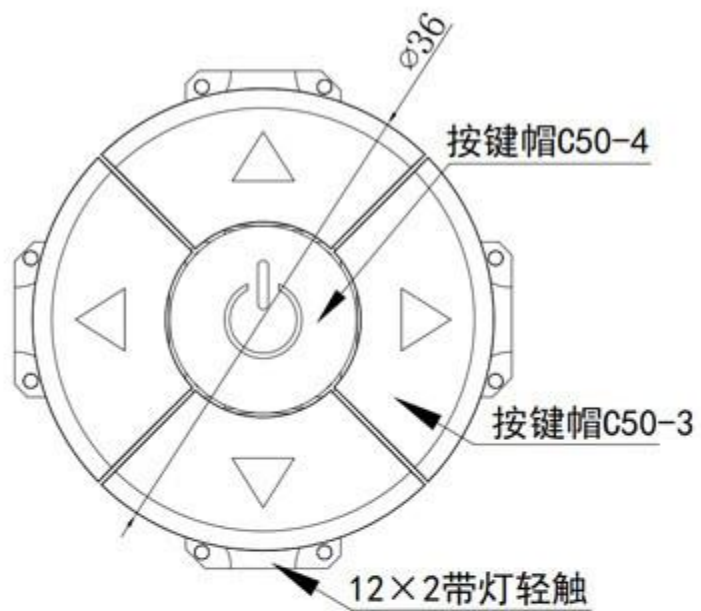

With 12*12 square head tact switch

With 6*6 square head tact switch

With 12*12 square head tact switch

With 8*8 illuminated switch

With 12*12 Illuminated switch