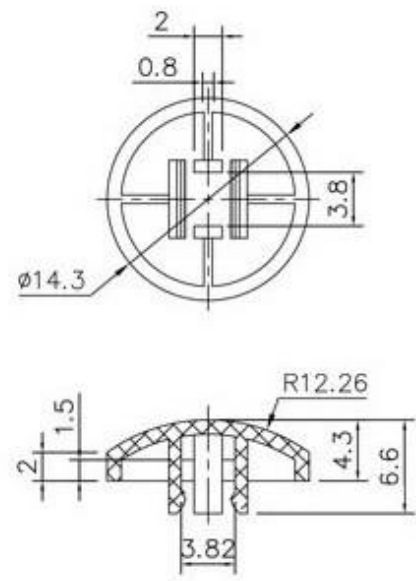

With 12*12 square head tact switch

With 6*6 square head tact switch

With 12*12 square head tact switch

With 8*8 illuminated switch

With 12*12 Illuminated switch