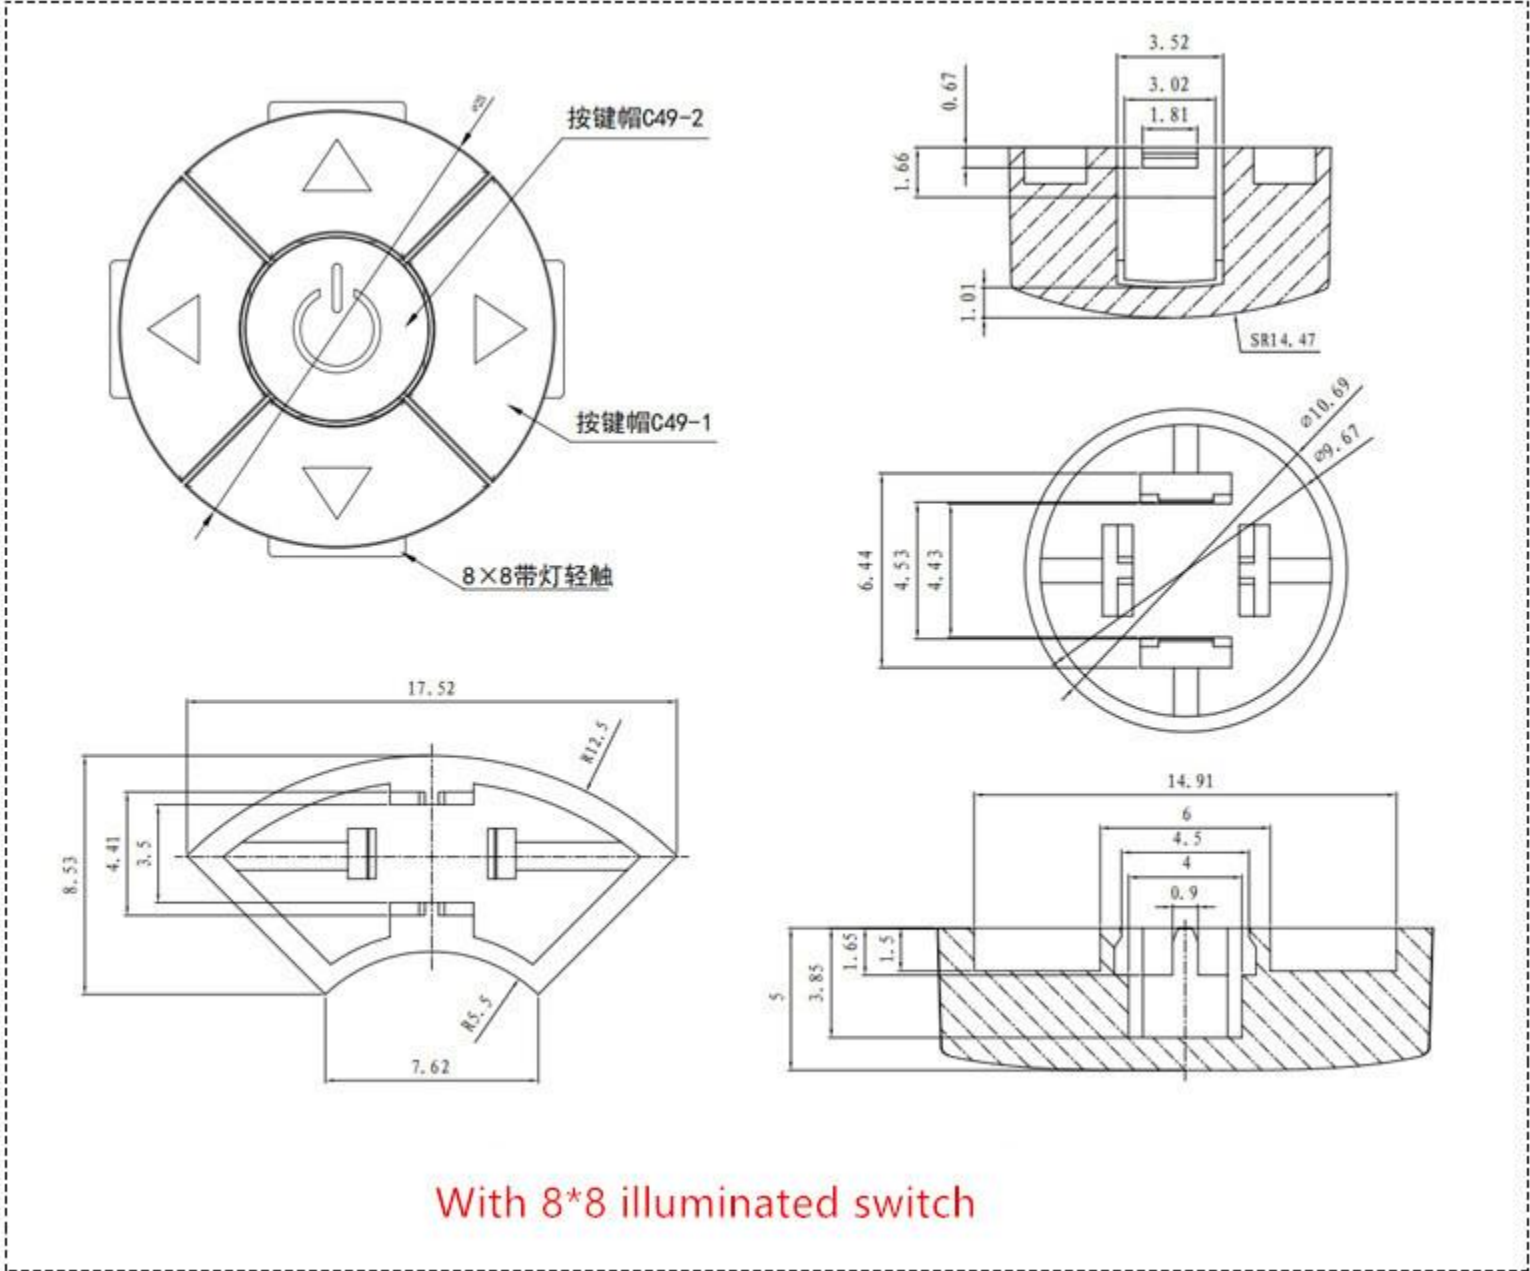

With 12*12 square head tact switch

With 6*6 square head tact switch

With 12*12 square head tact switch

With 8*8 illuminated switch

With 12*12 Illuminated switch